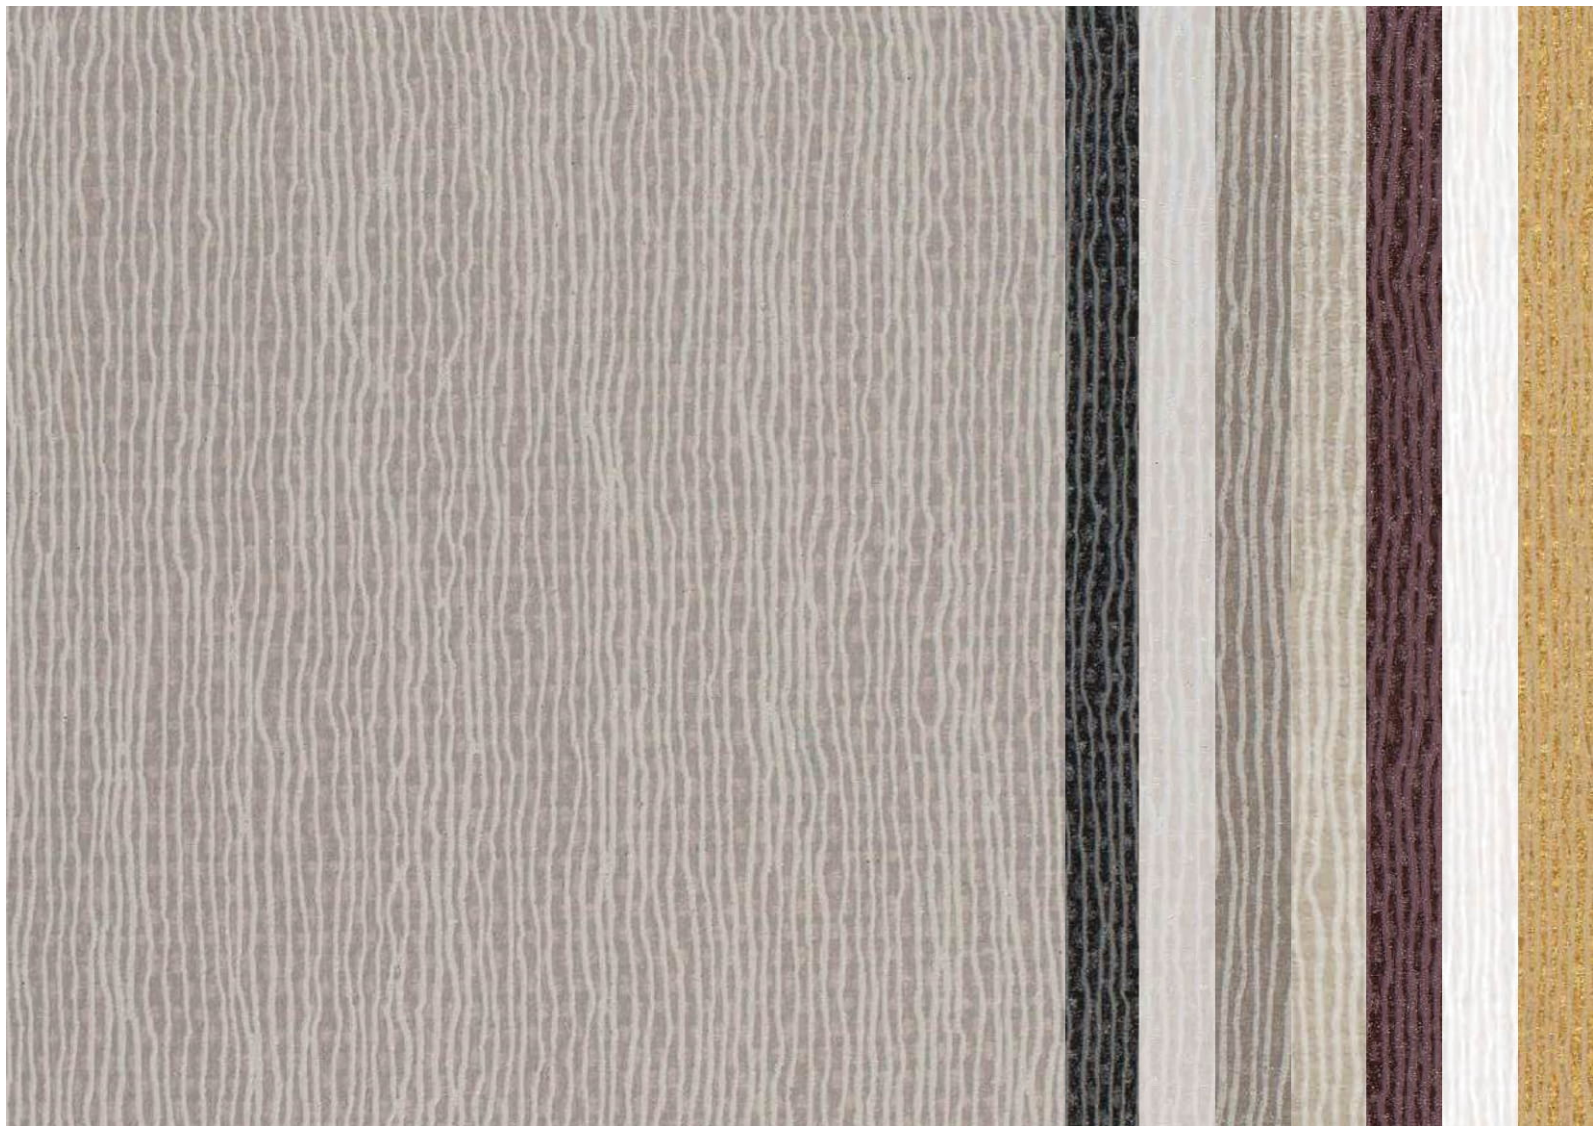

Charm | Almond

Charm | Baltic Blue

Charm | Rice

Charm | Nutmeg

Charm | Sandbank

The image features a dark brown, textured background that resembles leather or a similar material. The texture is characterized by fine, vertical ridges and grooves, creating a sense of depth and tactile quality. The color is a rich, slightly mottled brown, with subtle variations in tone across the surface.