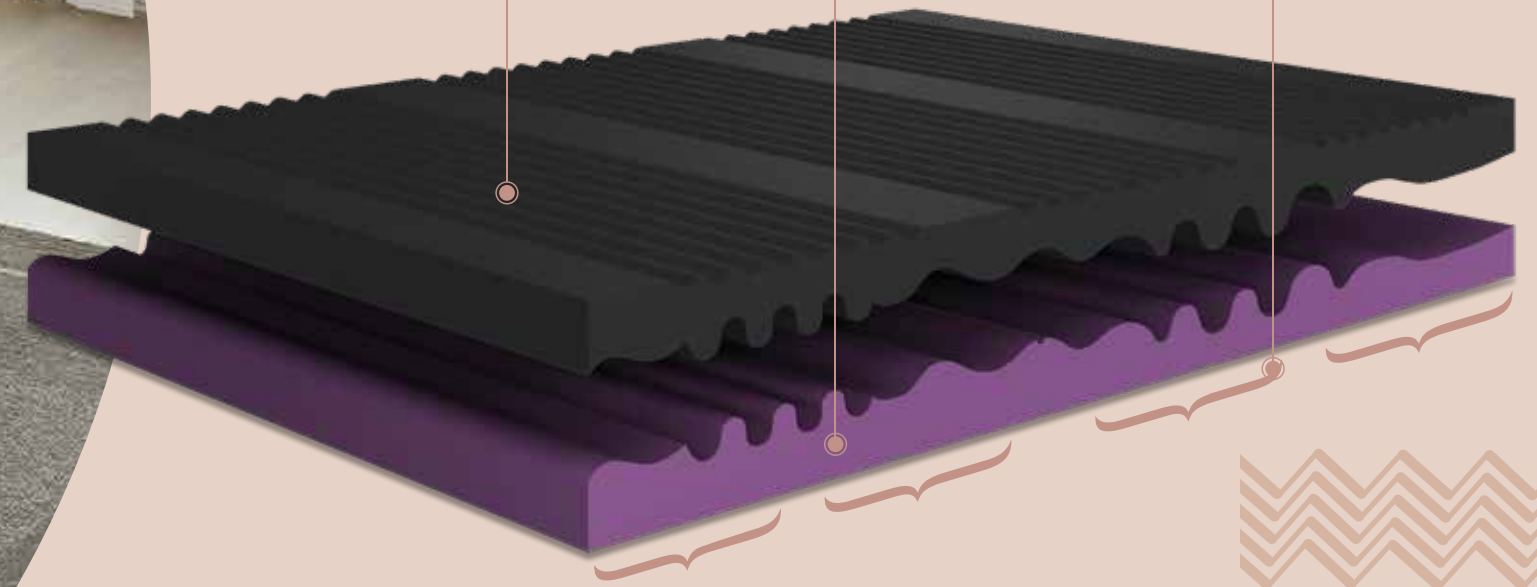

Relieves pain

Smart temperature tech fabric - maintains optimum thermal comfort

Ultra soft foam

Hybrid ortho foam

High resilience supportive foam

*Representative Image

*Representative Image

AEROLUXE

Enjoy Easy Breezy Sleep

4 zone profiles supports spinal alignment

Air circulation keeps the mattress cooler

Reversible, long-lasting and Durable

Anti-microbial fabric keeps it fresh

Super soft comfort foam

High density supportive foam

4 zones for weight distribution and air circulation

84 MONTHS WARRANTY

*Representative Image

ACCUBE

Making Sleep Healthier

-  5 zone profile to support every zone
-  Aids in posture alignment, blood circulation and muscle relaxation
-  Reversible, long-lasting and Durable
-  Fabric infused with Aloe Vera for skin health

REJUVE

Relax Renew Rejuvenate

3 zone for enhanced air circulation, softness and relaxation

Medium- soft mattress

Aids in relieving stress and exhaustion

Anti-static fabric absorbs static electricity and tension