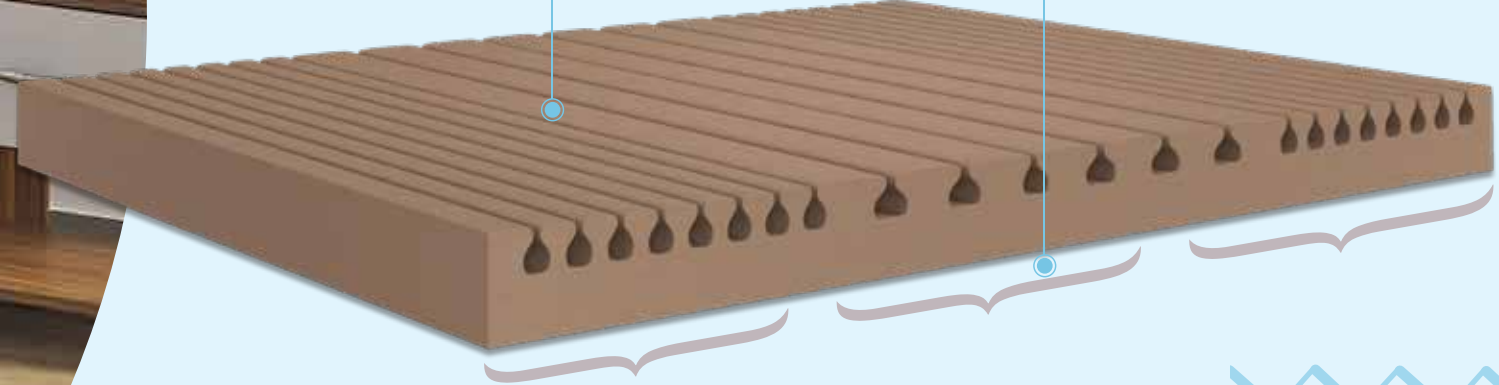

High density supportive foam

4 zones for weight distribution and air circulation

84 MONTHS WARRANTY

*Representative Image

ACCUBE

Making Sleep Healthier

-  5 zone profile to support every zone
-  Aids in posture alignment, blood circulation and muscle relaxation
-  Reversible, long-lasting and Durable
-  Fabric infused with Aloe Vera for skin health

REJUVE

Relax Renew Rejuvenate

3 zone for enhanced air circulation, softness and relaxation

Medium- soft mattress

Aids in relieving stress and exhaustion

Anti-static fabric absorbs static electricity and tension

Profile Ortho Foam

3 Zones

*Representative Image

4 MATTRESSES 4 PROFILES

**MADE FOR
UNDISTURBED
SLEEP**

**MADE IN
INDIA
MADE FOR
INDIA**

About Nilkamal

Nilkamal[®]
MATTREZZZ