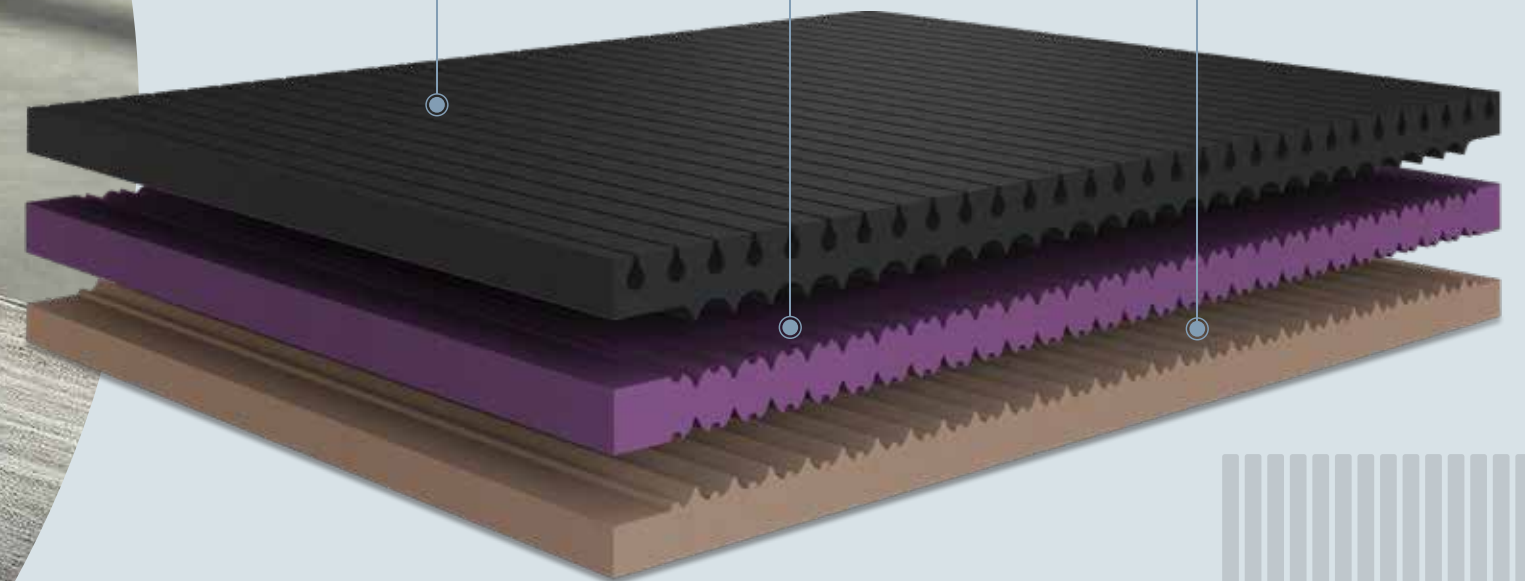

Relieves pain

Smart temperature tech fabric - maintains optimum thermal comfort

Ultra soft foam

Hybrid ortho foam

High resilience supportive foam

*Representative Image

*Representative Image

AEROLUXE

Enjoy Easy Breezy Sleep

4 zone profiles supports spinal alignment

Air circulation keeps the mattress cooler

Reversible, long-lasting and Durable

Anti-microbial fabric keeps it fresh

Super soft comfort foam

High density supportive foam

4 zones for weight distribution and air circulation

84 MONTHS WARRANTY

*Representative Image

ACCUBE

Making Sleep Healthier

-  5 zone profile to support every zone
-  Aids in posture alignment, blood circulation and muscle relaxation
-  Reversible, long-lasting and Durable
-  Fabric infused with Aloe Vera for skin health

REJUVE

Relax Renew Rejuvenate

3 zone for enhanced air circulation, softness and relaxation

Medium- soft mattress

Aids in relieving stress and exhaustion

Anti-static fabric absorbs static electricity and tension