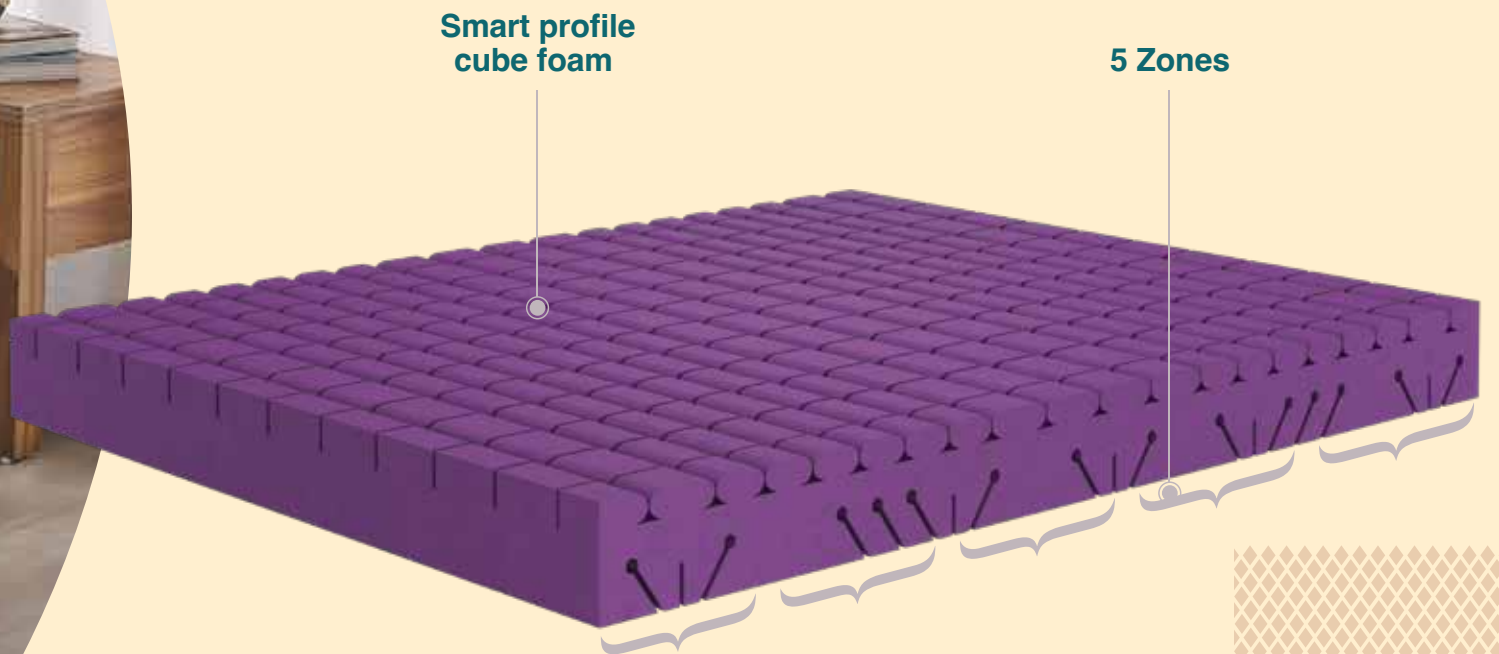

Enjoy Easy Breezy Sleep

4 zone profiles supports spinal alignment

Air circulation keeps the mattress cooler

Reversible, long-lasting and Durable

Anti-microbial fabric keeps it fresh

Super soft comfort foam

High density supportive foam

4 zones for weight distribution and air circulation

84 MONTHS WARRANTY

*Representative Image

ACCUBE

Making Sleep Healthier

-  5 zone profile to support every zone
-  Aids in posture alignment, blood circulation and muscle relaxation
-  Reversible, long-lasting and Durable
-  Fabric infused with Aloe Vera for skin health

REJUVE

Relax Renew Rejuvenate

3 zone for enhanced air circulation, softness and relaxation

Medium- soft mattress

Aids in relieving stress and exhaustion

Anti-static fabric absorbs static electricity and tension