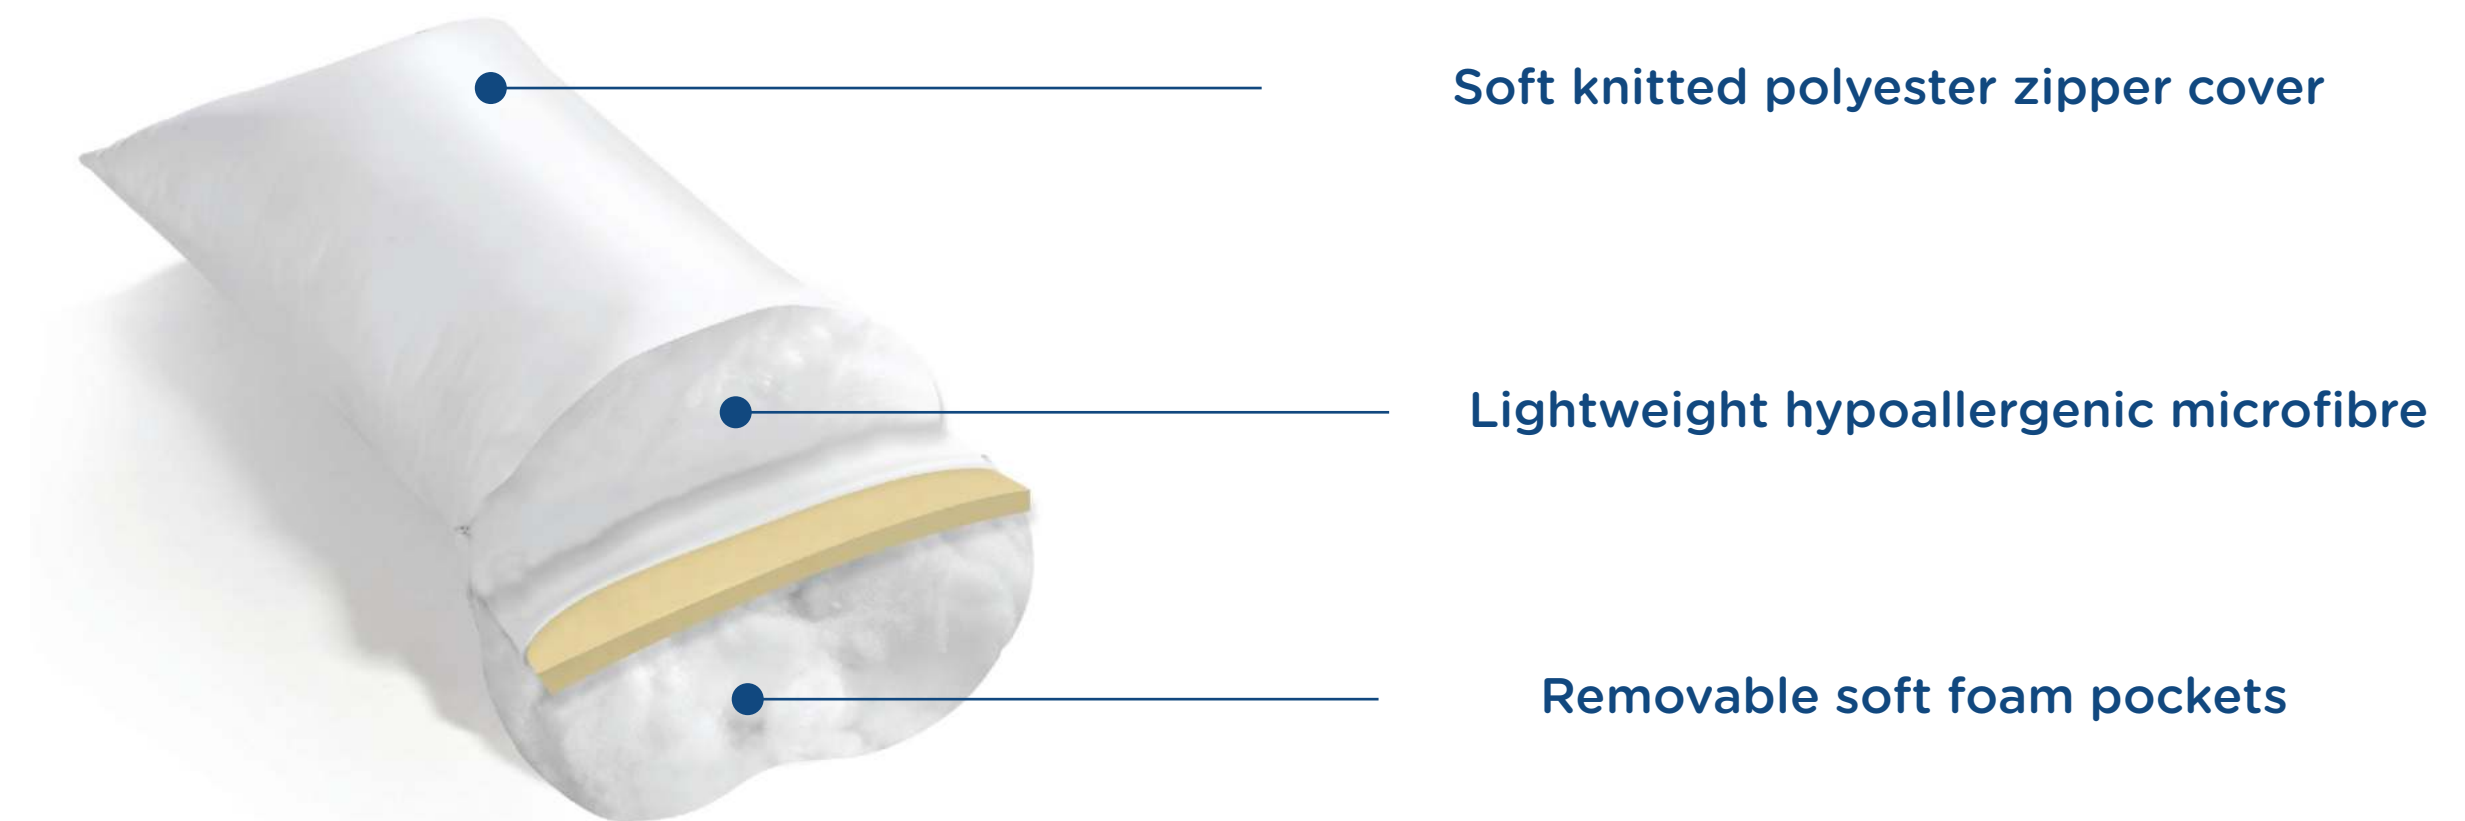

A hybrid pillow with light microfiber and adjustable foam ensures a comfortable night's sleep.

Easy wash Pillow

Height and Firmness adjustable

Anti-Microbial Micro fibre

Breathable and soft fabric

Cuddle Pillow

A luxurious pillow encased in super soft foam and filled with shredded memory foam for maximum comfort.

Premium Gel memory foam shredded

Soft touch and removable zipper cover

Soft foam encasing

Perfect Bounce pillow to cuddle