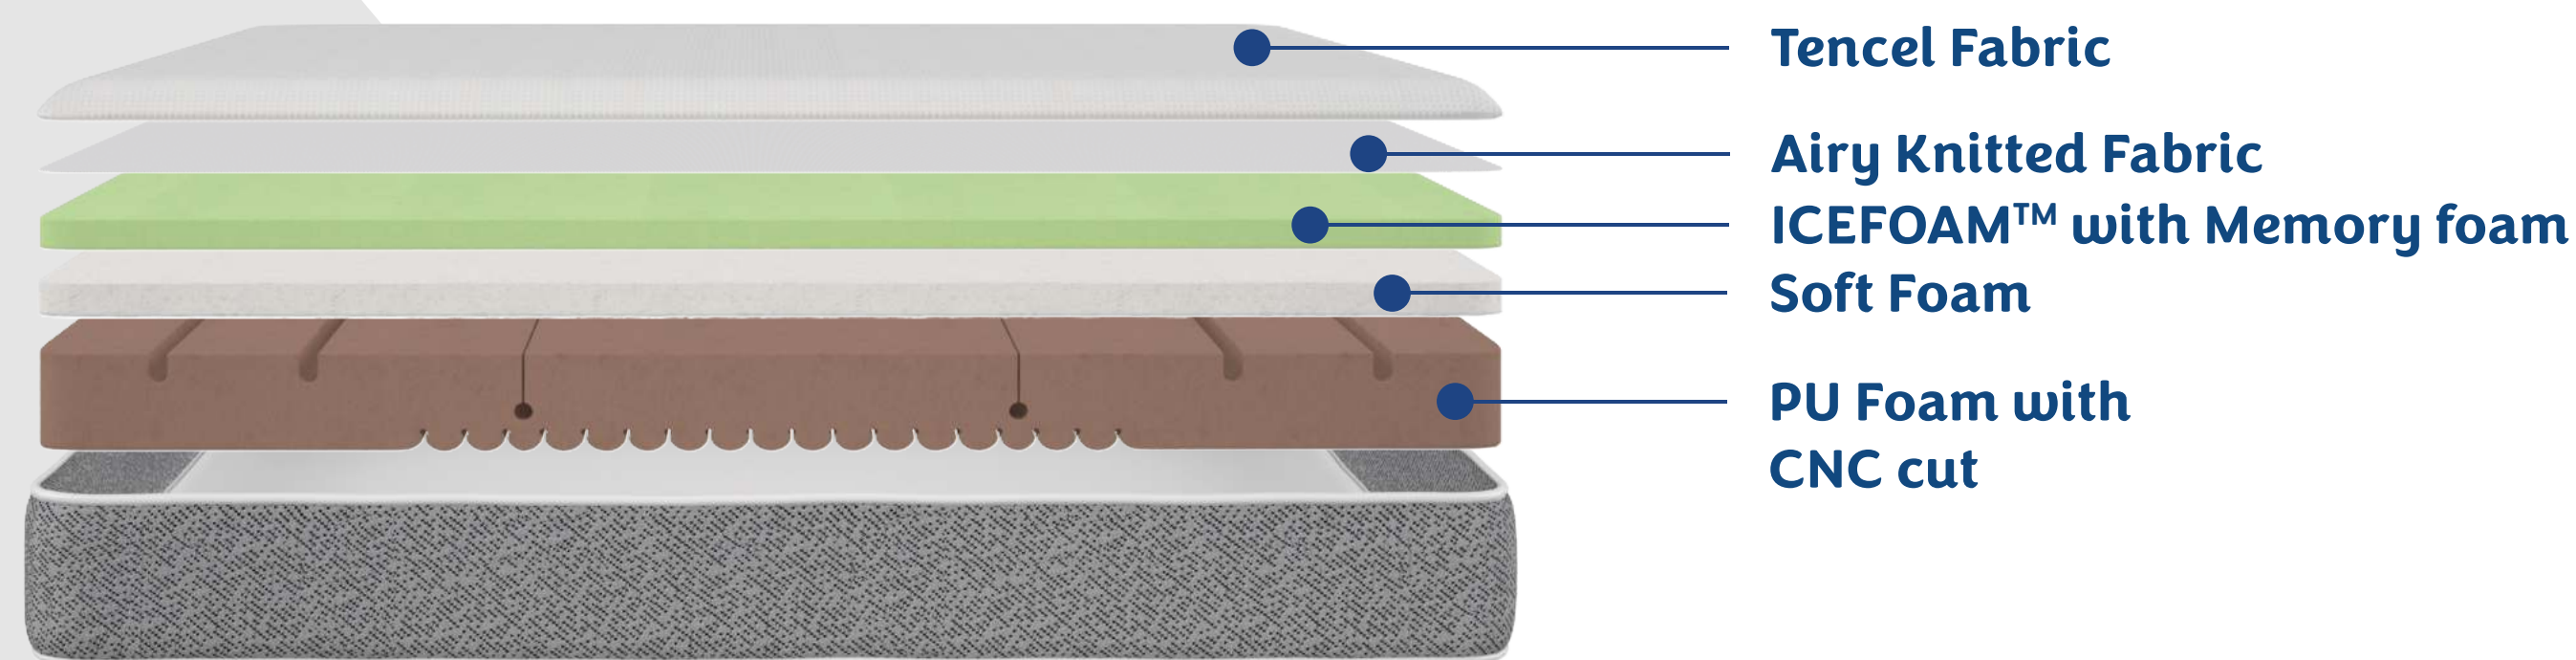

Special ICEFOAM™ Layer

Cooling Tencel Fabric

Orthopaedic Memory Foam and PU foam

The coolest Orthopaedic mattress to sleep on - Max ICEFOAM™ Orthopaedic mattress

6" = 12.7 cm 8" = 20.32 cm 10" = 25.4 cm

Snuggle Pillow