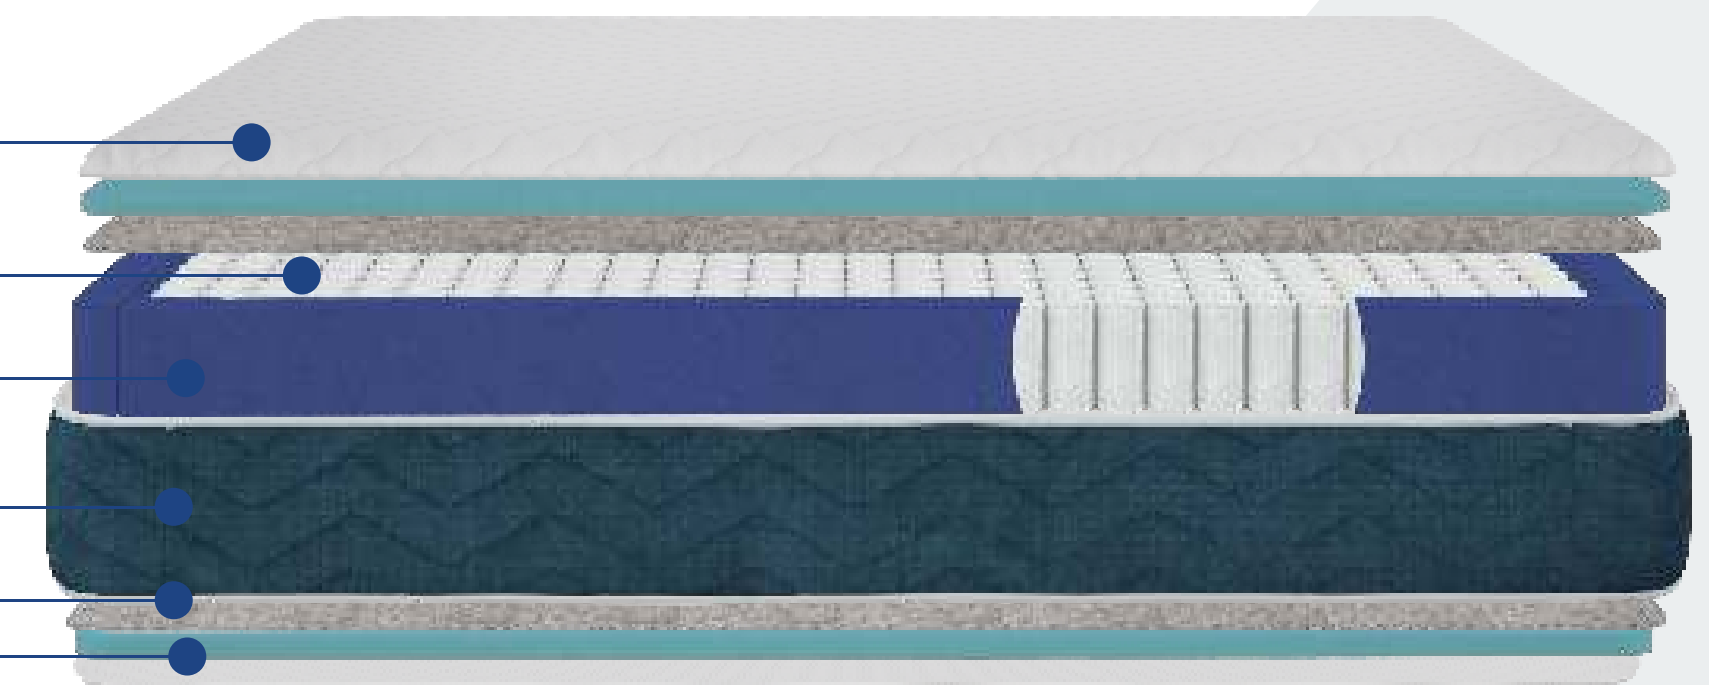

Zero Motion Transfer Technology

Soft Knitted Fabric

Highest number of Pocket springs per foot

Anti-sag side wall

The most premium and supportive Pocket Spring mattress

Knitted fabric

Pocket springs

Side foam wall

Premium side cover

PU Foam layer
Soft layer

6" = 15.24 cm

BED

Bread Pillow

A one-of-a-kind pillow with 12 microfibre pockets and gel memory foam soothes your head.

Easy wash and soft touch fabric

Removable Fiber Pocket

12 Microfiber Pockets

Cool Gel memory foam layer

12 Soft Microfibre Pckets

Removable Smooth Microfibre Layer

Gel Infused Memory Foam

PILLOW

Matrix Smart Adjustable Bed

Rest peacefully on a bed that adapts to your comfort level