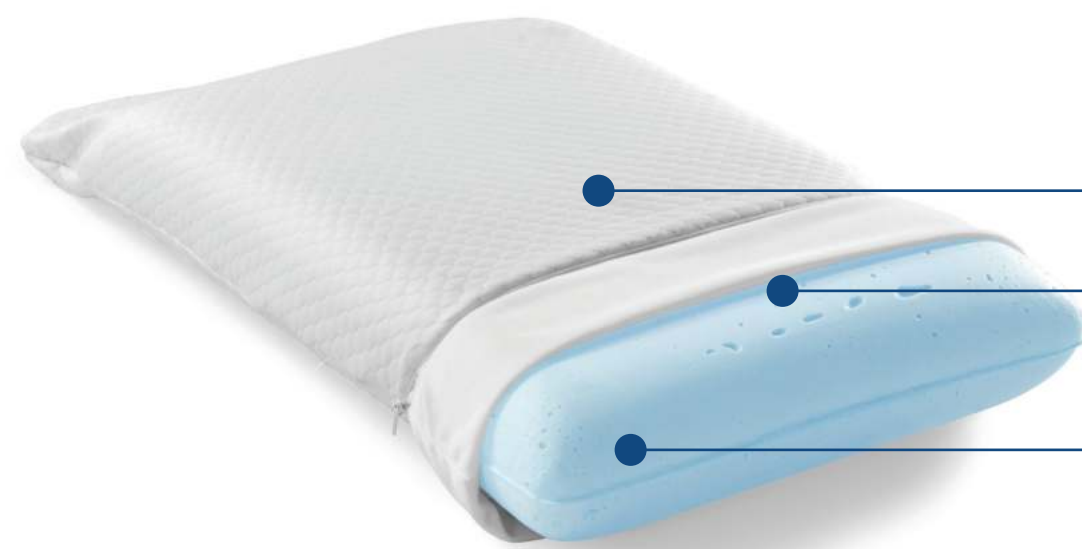

Soft Foam
Pockets

Cool gel memory foam
layer on both sides

Height and firmness
adjustable

Anti-Microbial Cooling Tencel Cover

Soft, Air-Relieving, Gel Memory Foam

Removable Soft-foam Pockets

Firm, Air-Relieving, Gel Memory Foam

Memory Foam Pillow with Cool Gel

The classic memory foam pillow with cool gel and three size options caters to your neck shape.

Cool Gel Memory Foam

Available in 3 shapes - Slim, Regula, Contour

Removable and washable zipper cover

Best Neck and Spine support pillow

Icy Cool Tec Fabric

Special CoolTex Fabric

Breathable Netted Fabric

Cooling Gel-Infused Memory Foam

Hybrid Pocket Spring Mattress

Premium 6" inch Height Variations

Spring and Soft Foam Hybrid