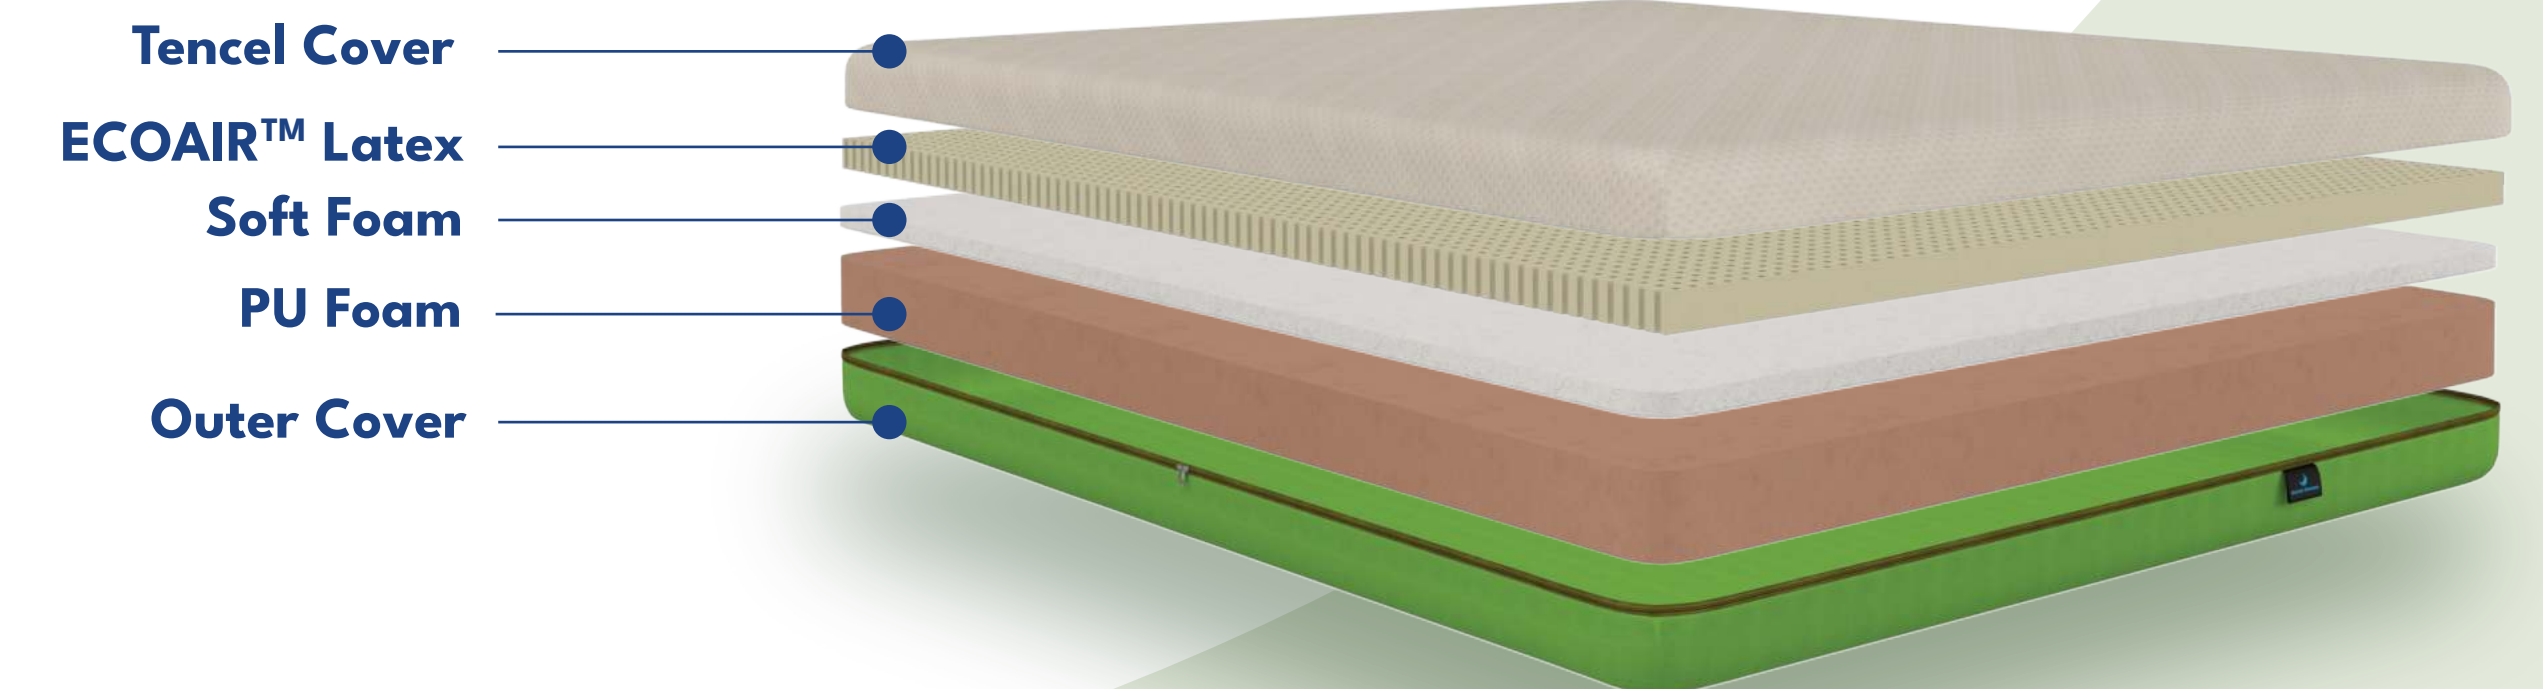

6" = 15.24 cm 8" = 20.32 cm