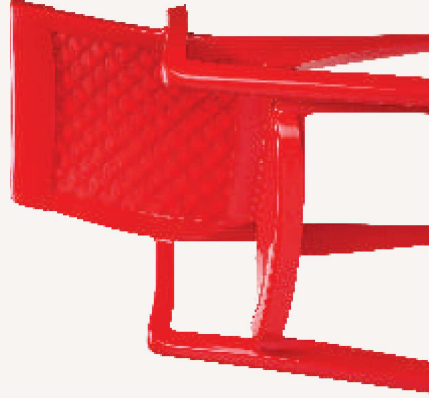

Available Colours:

Available Colours:

Dim.: 568W x 680D x 900H

Available Colours: