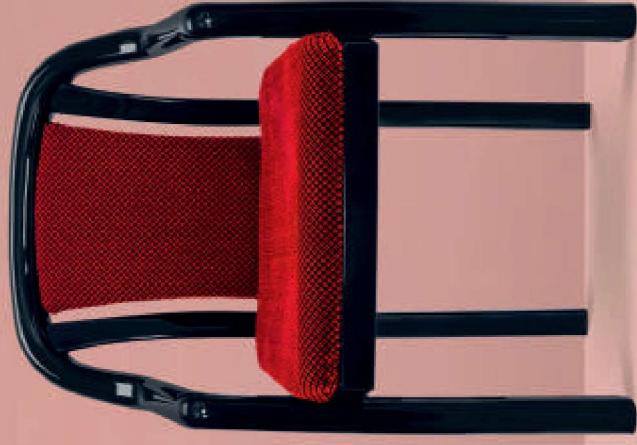

LIFESTYLE CHAIRS

SIGNATURE CHAIR

Dim.: 548W x 555D x 808

Available Colours:

32