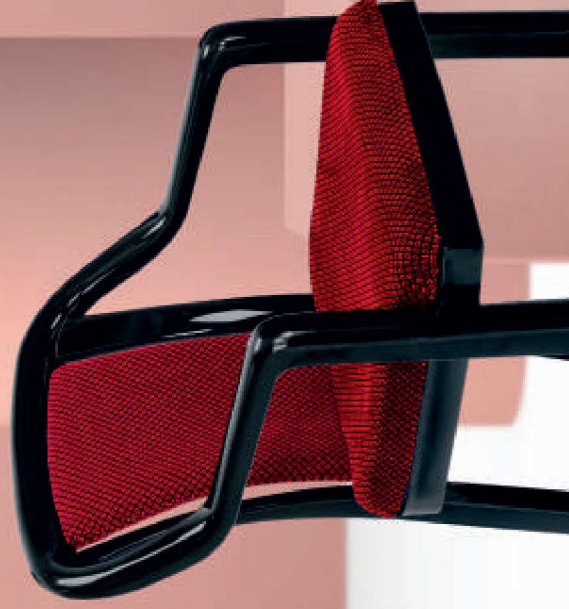

LIFESTYLE CHAIRS

SIGNATURE CHAIR

Dim.: 548W x 555D x 808

Available Colours:

32