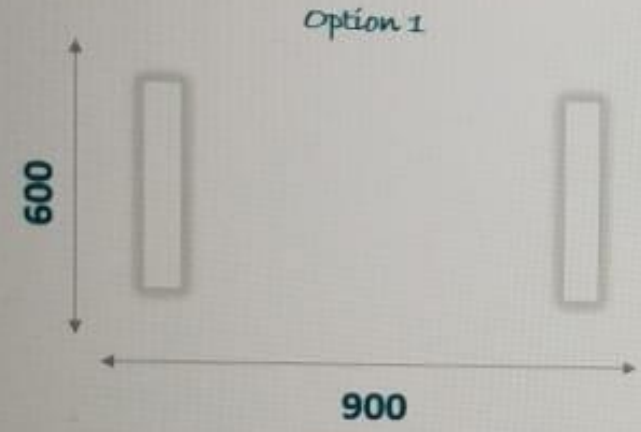

A RANGE OF BESPOKE DESIGNS TO CHOOSE FROM

Fit your Size

Software Center

Software changes are required

Your IT department requires changes to the