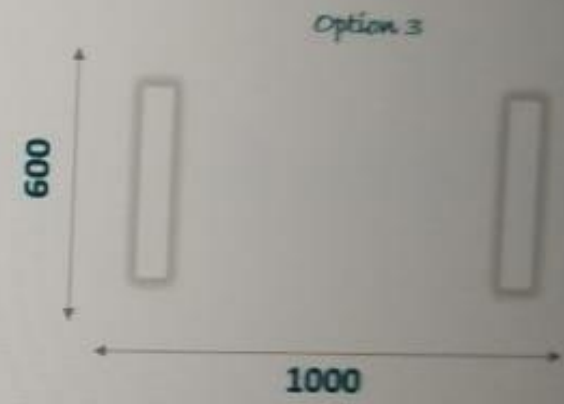

A RANGE OF BESPOKE DESIGNS TO CHOOSE FROM

Fit your Size

Software Center

Software changes are required

Your IT department requires changes to the