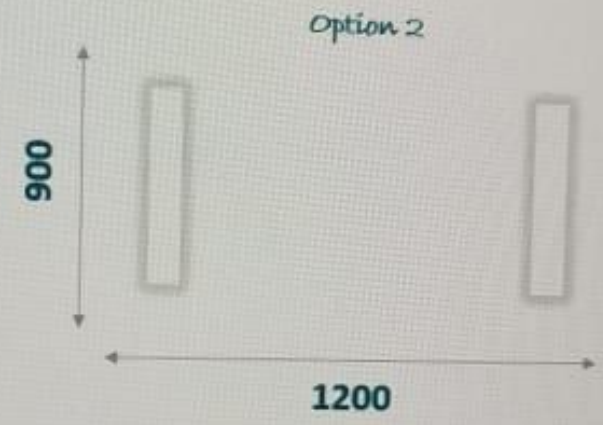

A RANGE OF BESPOKE DESIGNS TO CHOOSE FROM

Fit your Size

Software Center

Software changes are required

Your IT department requires changes to the