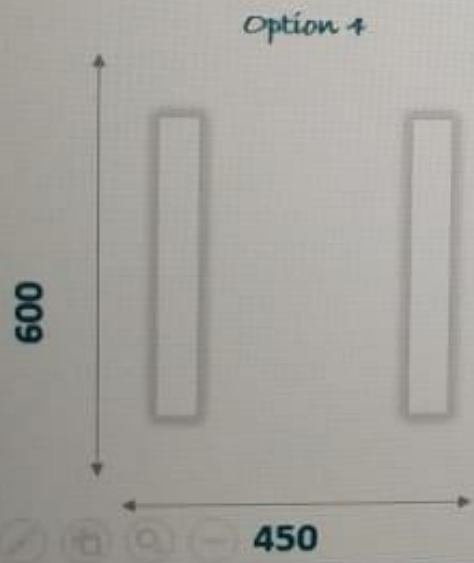

A RANGE OF BESPOKE DESIGNS TO CHOOSE FROM

Fit your Size

Software Center

Software changes are required

Your IT department requires changes to the